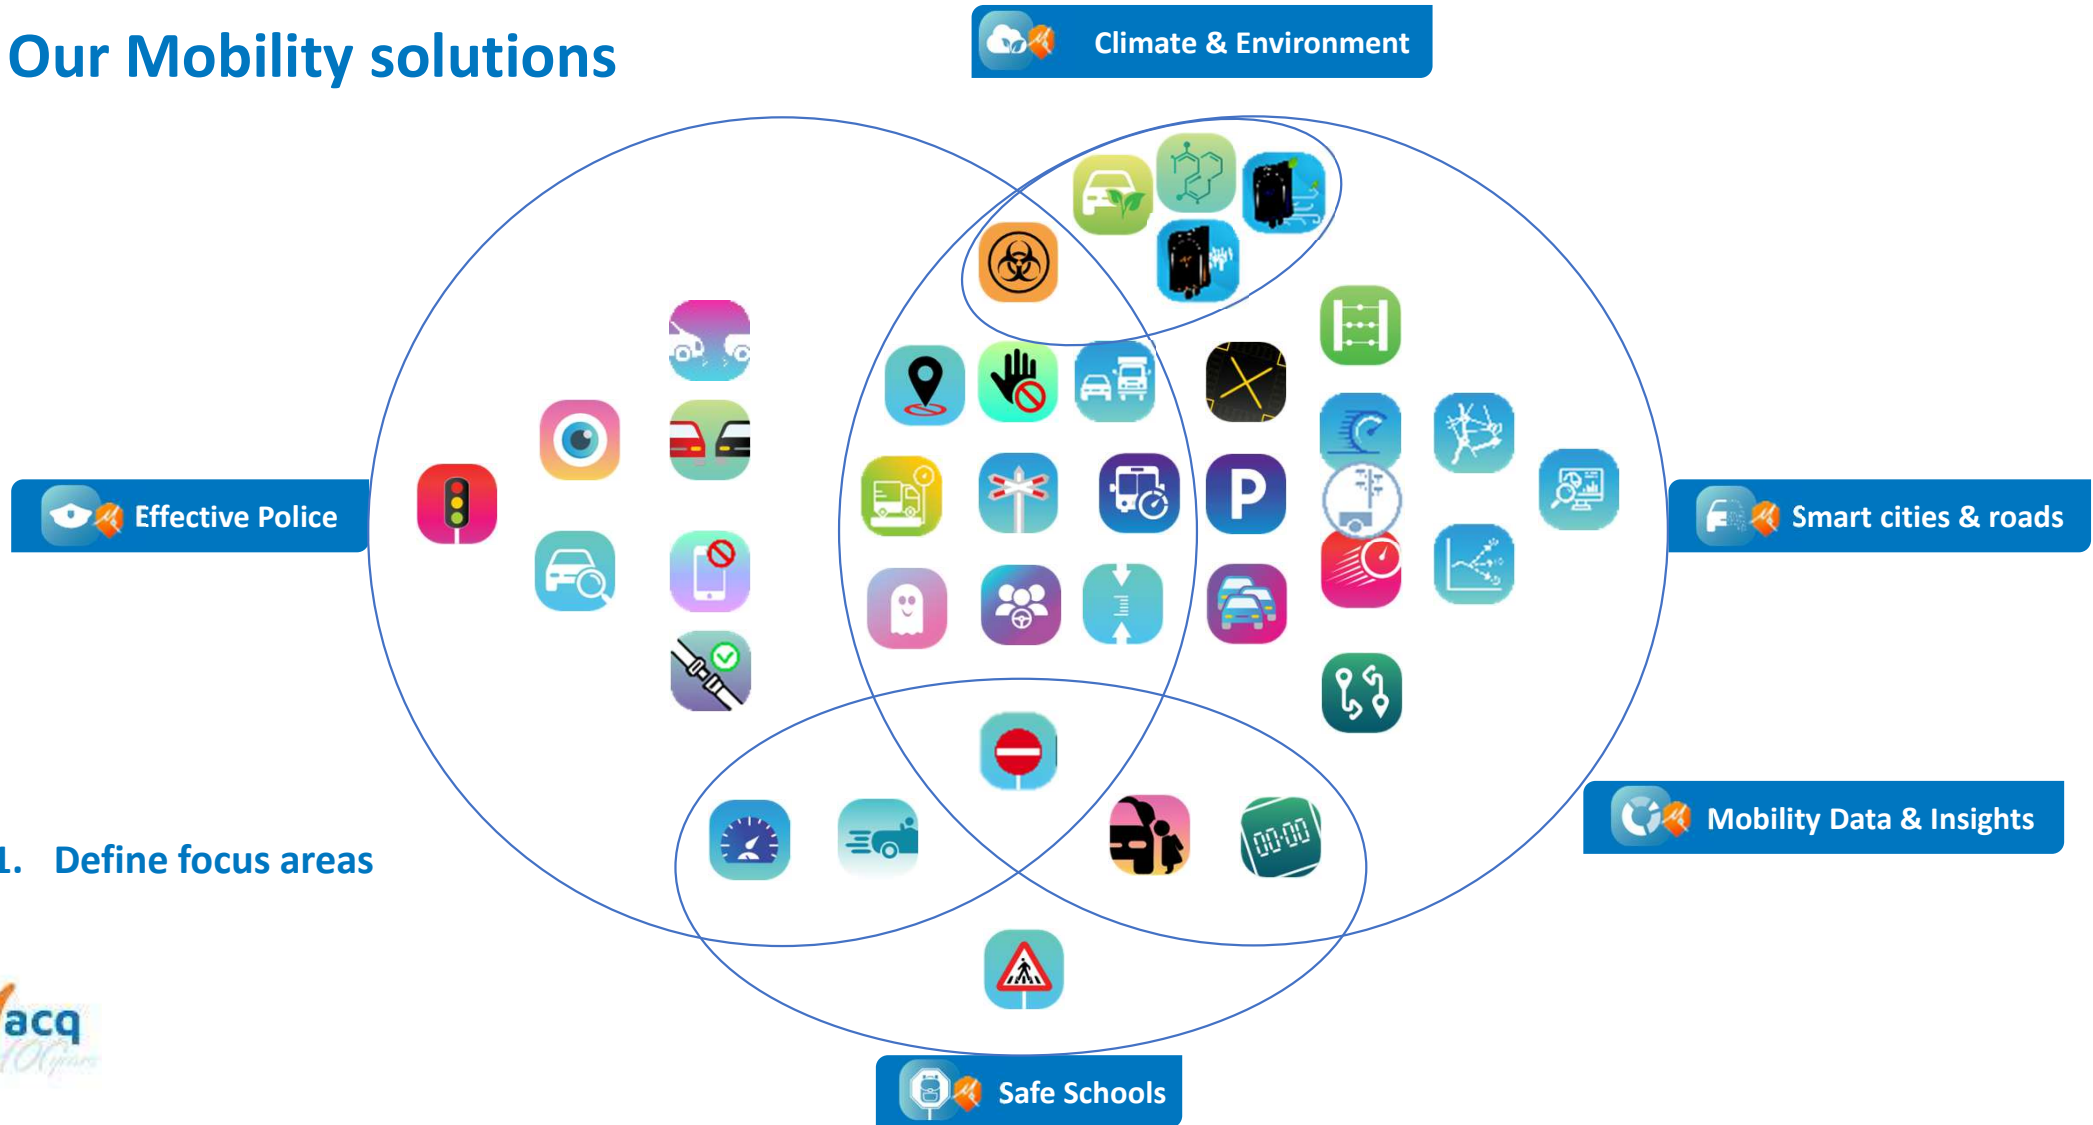

Smart cameras section featuring various camera models and their applications. It includes a cylindrical camera, a '3 QCAM' logo, a '5 QCAM' logo, a '5' logo with icons, a license plate 'O-AAA-000', a car, a '33 1203' sign, a cyclist, and a pedestrian.

Mobile solutions

QCAM app QCAM Mobile

Data Solutions

- Data Fusion
- Mobility Forecasting
- Mobility Analytics

Software applications

Software applications section featuring a laptop, tablet, and smartphone displaying various dashboards and icons for Police, Data & Insights, Safe Schools, Climate & Environment, and Smart cities, roads & parkings.

Our Mobility solutions

1. Define focus areas

Overview on solutions for Roadworks

<p>Enforcement - Speed</p>	<p>Enforcement - Tailgating</p>	<p>Enforcement – Overtake</p>	<p>Enforcement – Illicit traffic</p> <ul style="list-style-type: none"> • Avoid non-local traffic • Based on travel time and/or vehicle type • Truck in transit • Cause: GPS, Google Maps or Waze
<p>Enforcement – Red Cross</p>	<p>Enforcement - Distraction</p>	<p>Emergency lane</p>	<p>Traffic jam detection</p>
<p>Roadworks planning & impact analysis</p>		<p>Traffic monitoring, forecasting & analytics</p>	